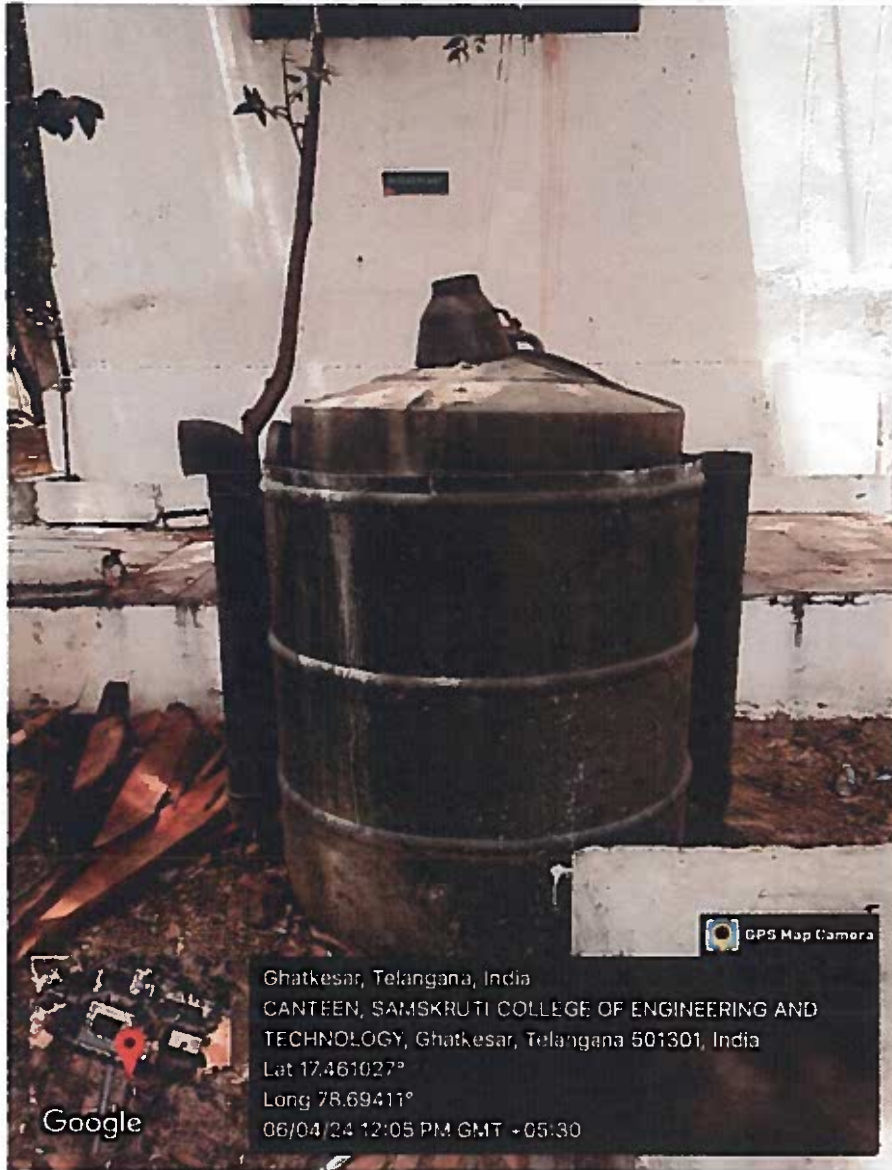

BIO GAS PLANT

PRINCIPAL
Samskruti College of Engineering & Technology
Kondapur, Ghatkesar Municipality, Medchal (D)

PRINCIPAL
Samskruti College of Engineering & Technology
Kondapur, Ghatkesar Municipality, Medchal (D)